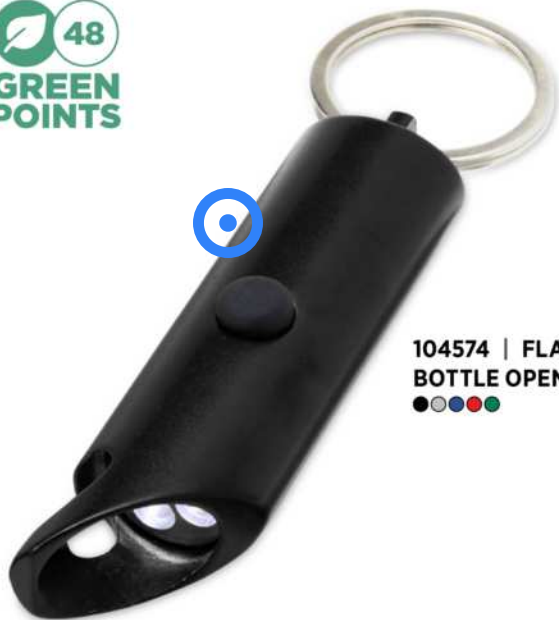

48
GREEN
POINTS

NEW

104574 | FLARE RECYCLED ALUMINIUM LED LIGHT AND BOTTLE OPENER WITH KEYCHAIN | 0,168 kg CO₂e

43
GREEN
POINTS