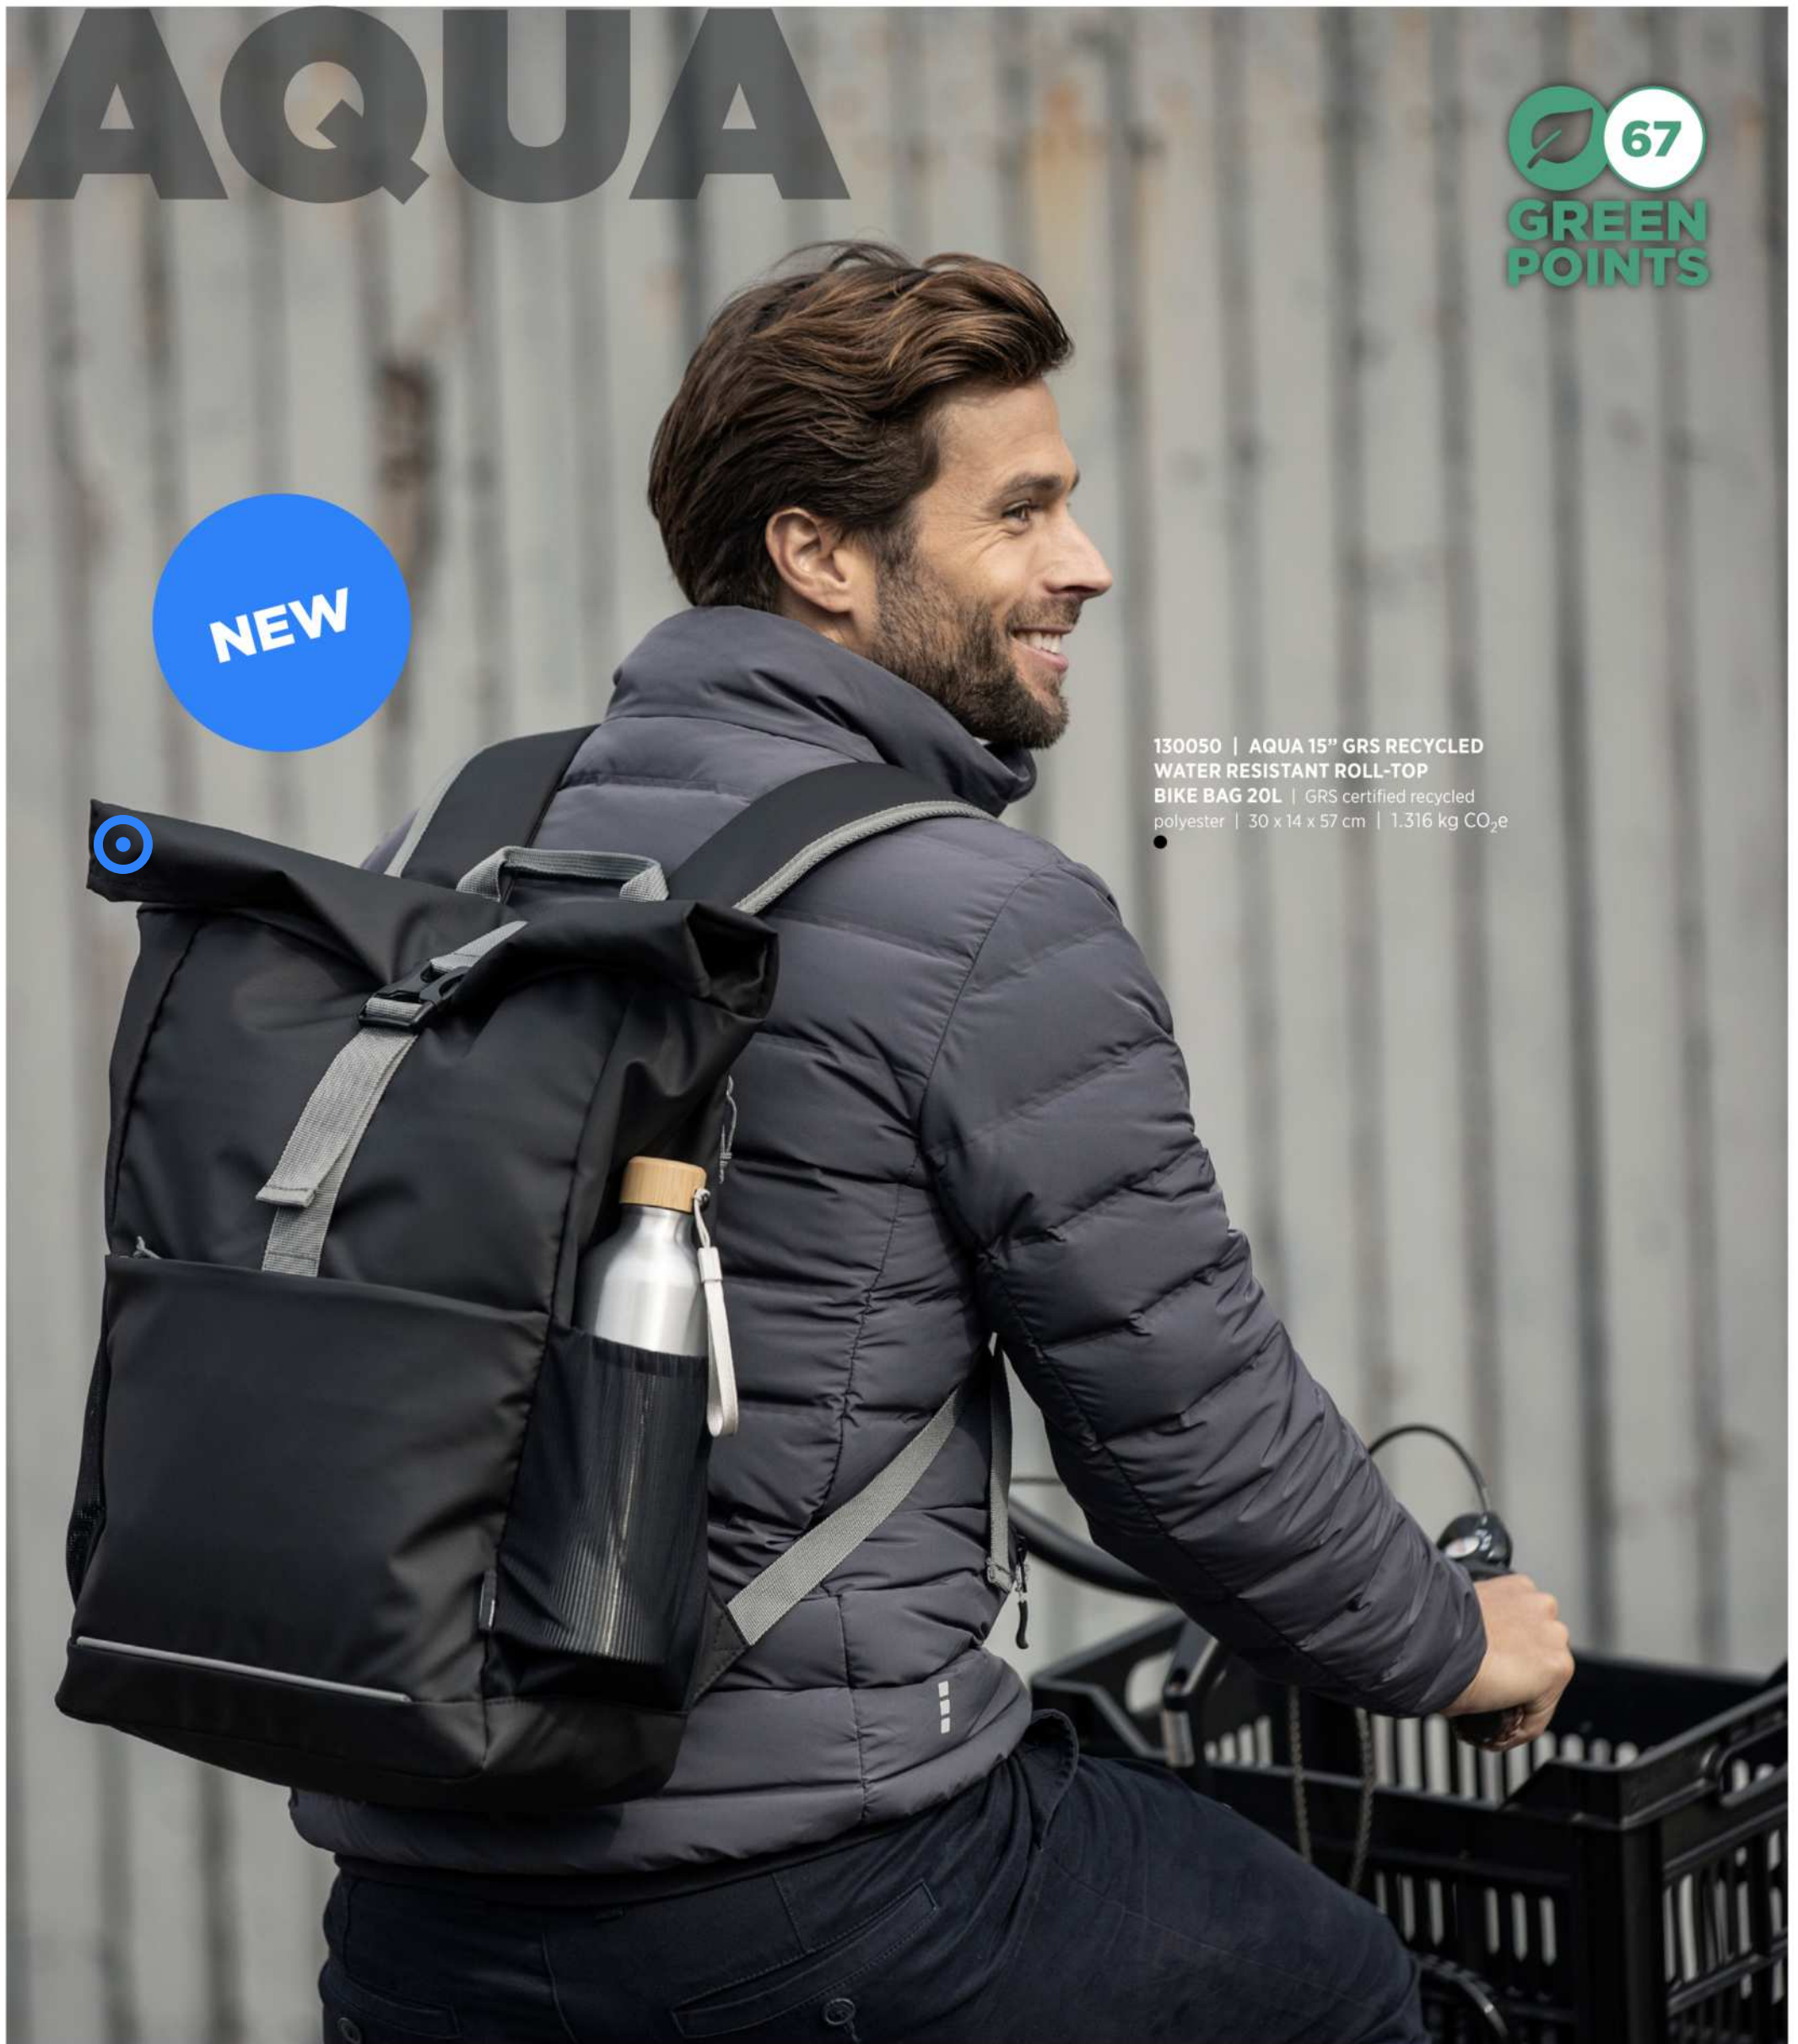

AQUA

NEW

130050 | AQUA 15" GRS RECYCLED
WATER RESISTANT ROLL-TOP
BIKE BAG 20L | GRS certified recycled
polyester | 30 x 14 x 57 cm | 1.316 kg CO₂e