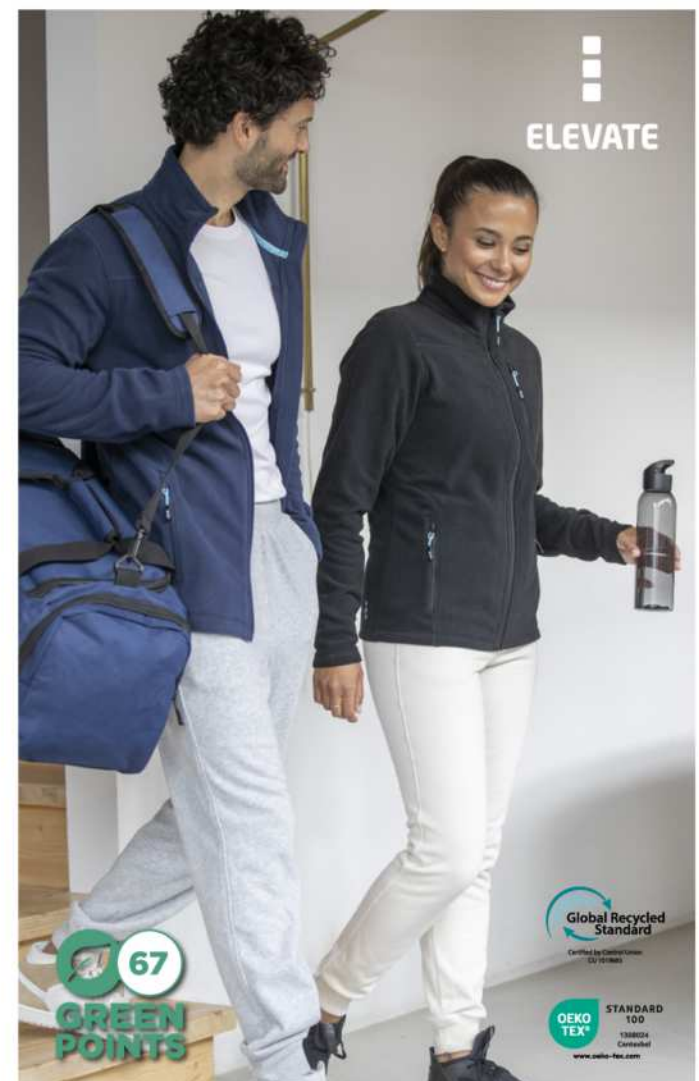

37529 XS-3XL ♂ 37530 XS-2XL ♀ AMBER GRS RECYCLED FULL ZIP FLEECE JACKET | GRS certified recycled polyester | 1.91 kg CO₂e ○●●●●●