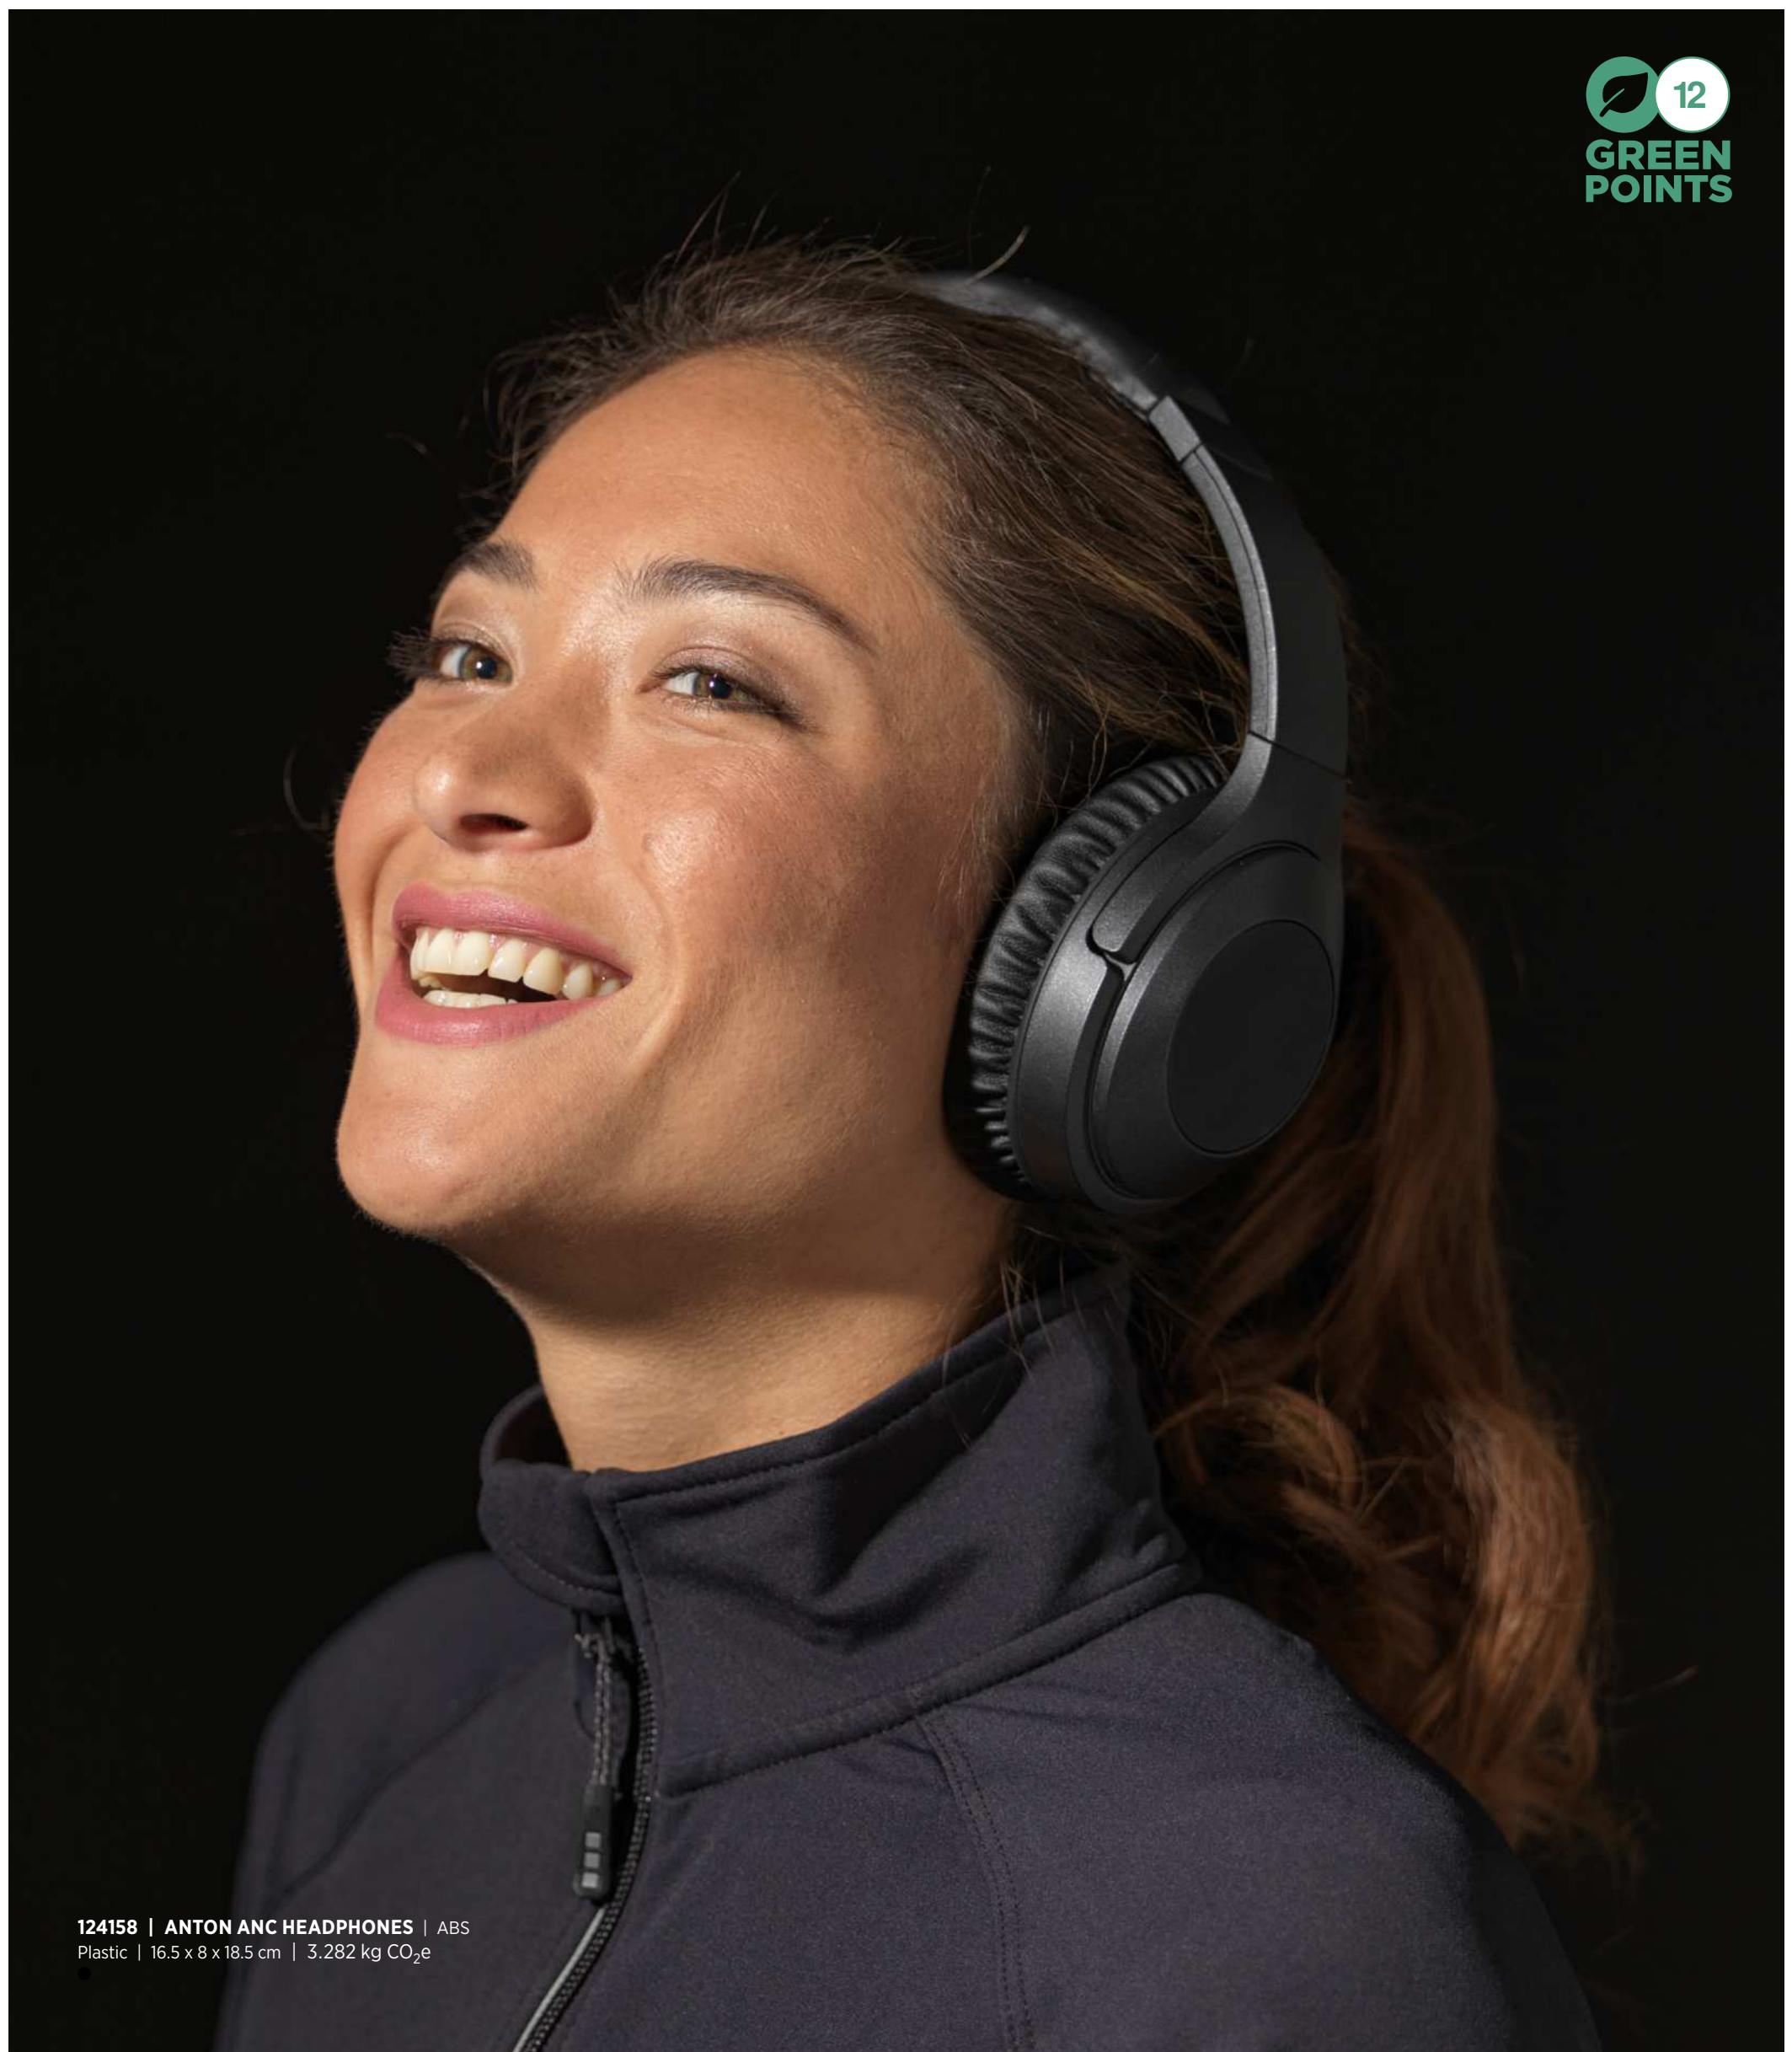

124158 | ANTON ANC HEADPHONES | ABS
Plastic | 16.5 x 8 x 18.5 cm | 3.282 kg CO₂e