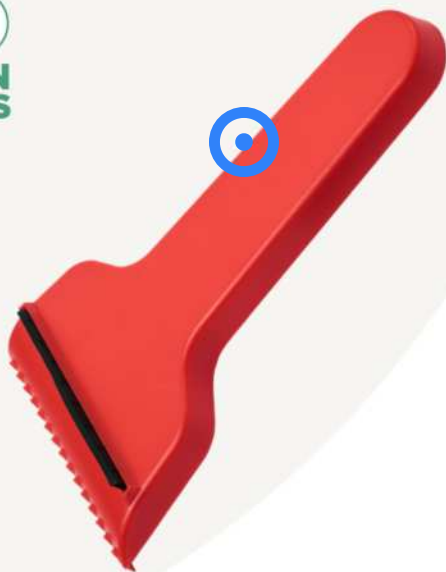

52
GREEN
POINTS

210195 | MAXIMILIAN HOUSE-SHAPED RECYCLED UTILITY KEY KEYCHAIN | Recycled HIPS Plastic | 6.2 x 5.8 x 1.3 cm | 0.005 kg CO₂e

52
GREEN
POINTS

210196 | SHIVER T-SHAPED RECYCLED ICE SCRAPER | Recycled HIPS Plastic | 16.9 x 9.5 x 1.7 cm | 0.03 kg CO₂e