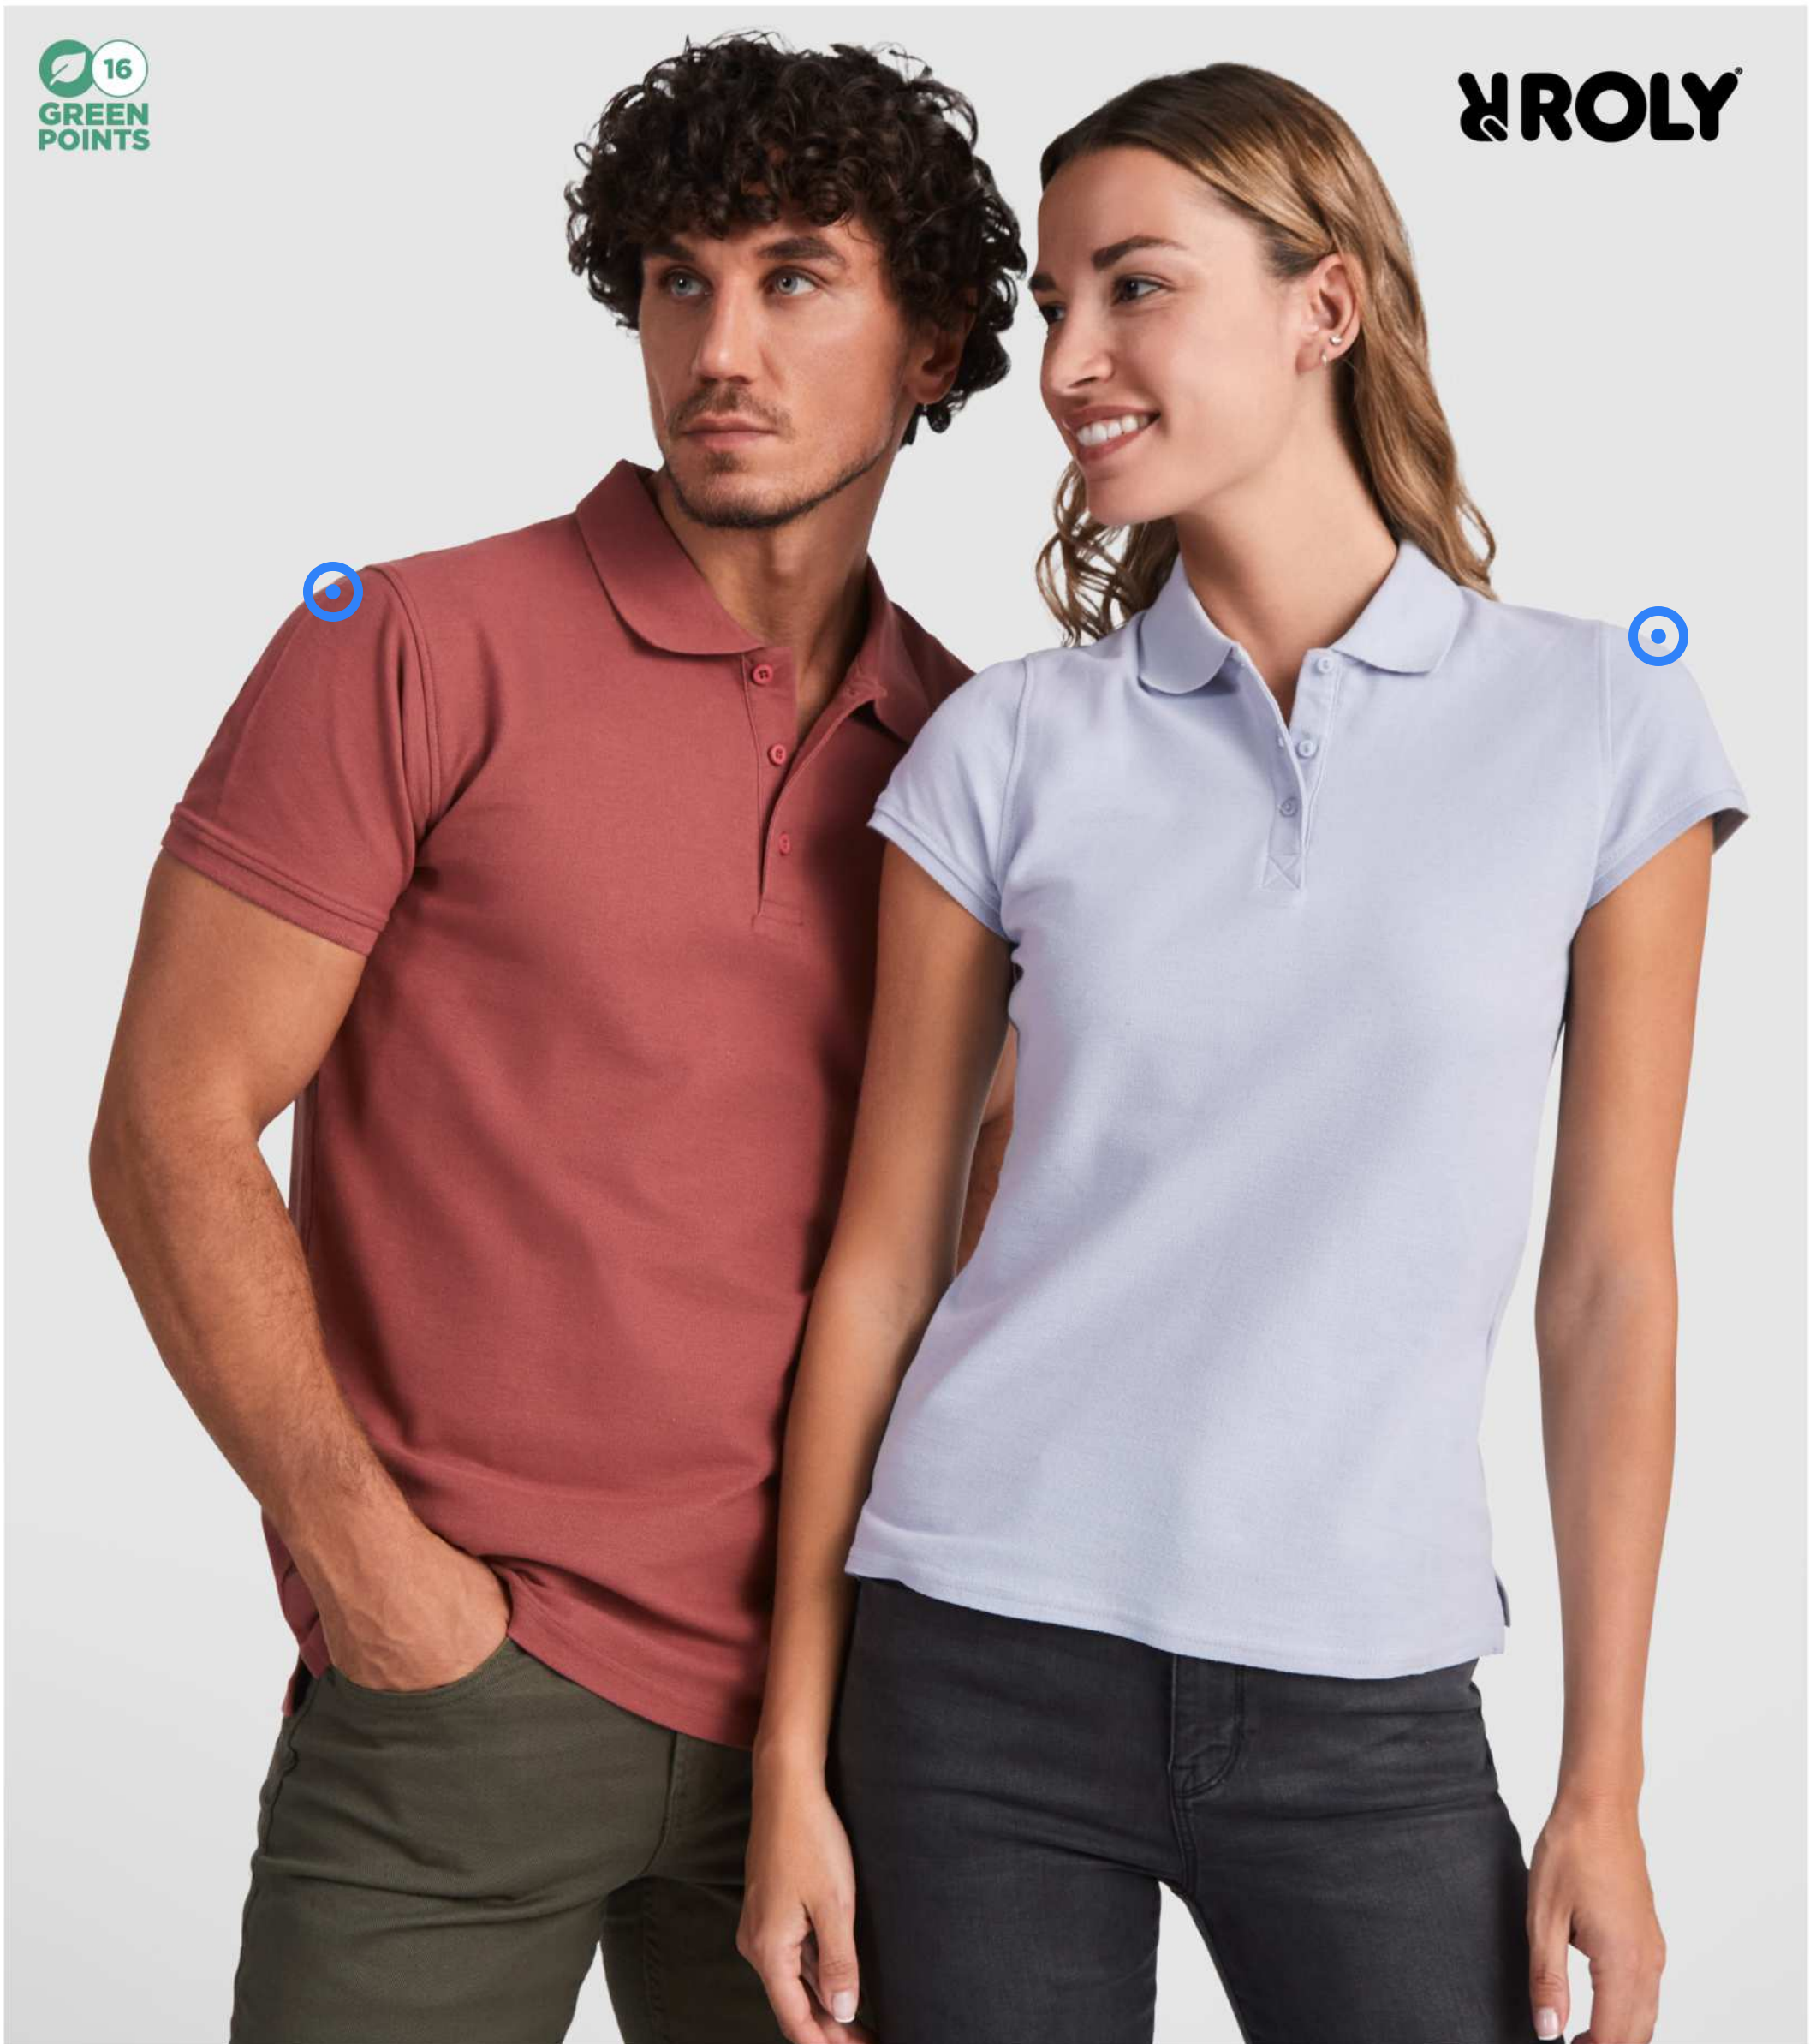

PROLY

R6638 S-3XL ♂ R6634 S-3XL ♀ K6638 3/4-11/12 ♂ STAR SHORT SLEEVE POLO | Cotton | 1.43 kg CO₂e