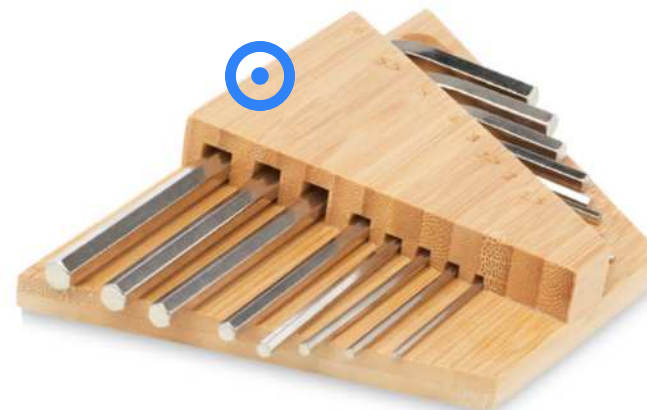

54
GREEN
POINTS

104569 | OCTO 8-IN-1 RCS RECYCLED PLASTIC SCREWDRIVER SET WITH TORCH | Recycled ABS Plastic | 8.3 x 3 x 3.3cm | 2.76 kg CO₂e
●●●●●

50
GREEN
POINTS

104576 | ALLEN BAMBOO HEX KEY TOOL SET | Bamboo | 4.6x3.6x15cm | 0,39 kg CO₂e
●●●●●