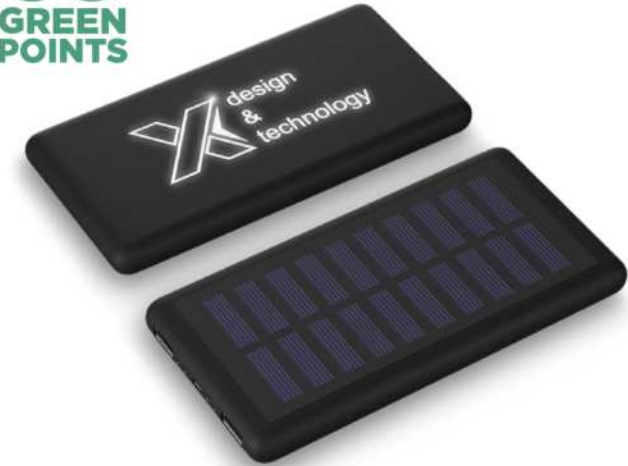

124117 | FUTURE 6000 MAH BAMBOO/FABRIC WIRELESS POWER BANK | Bamboo | 13 x 7 x 2 cm | 2.956 kg CO₂e

18
GREEN
POINTS

SCX
.design

1PX021 | SCX.DESIGN P30 8000 MAH LIGHT-UP SOLAR POWER BANK | ABS Plastic | 15.3 x 7.7 x 1.4 cm | 2.954 kg CO₂e

18
GREEN
POINTS