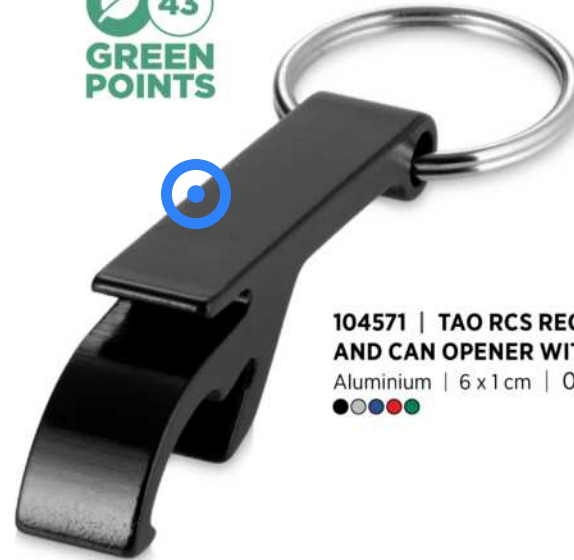

104574 | FLARE RECYCLED ALUMINIUM LED LIGHT AND BOTTLE OPENER WITH KEYCHAIN | 0,168 kg CO₂e

NEW

104571 | TAO RCS RECYCLED ALUMINIUM BOTTLE AND CAN OPENER WITH KEYCHAIN | Recycled Aluminium | 6 x 1 cm | 0,040 kg CO₂e