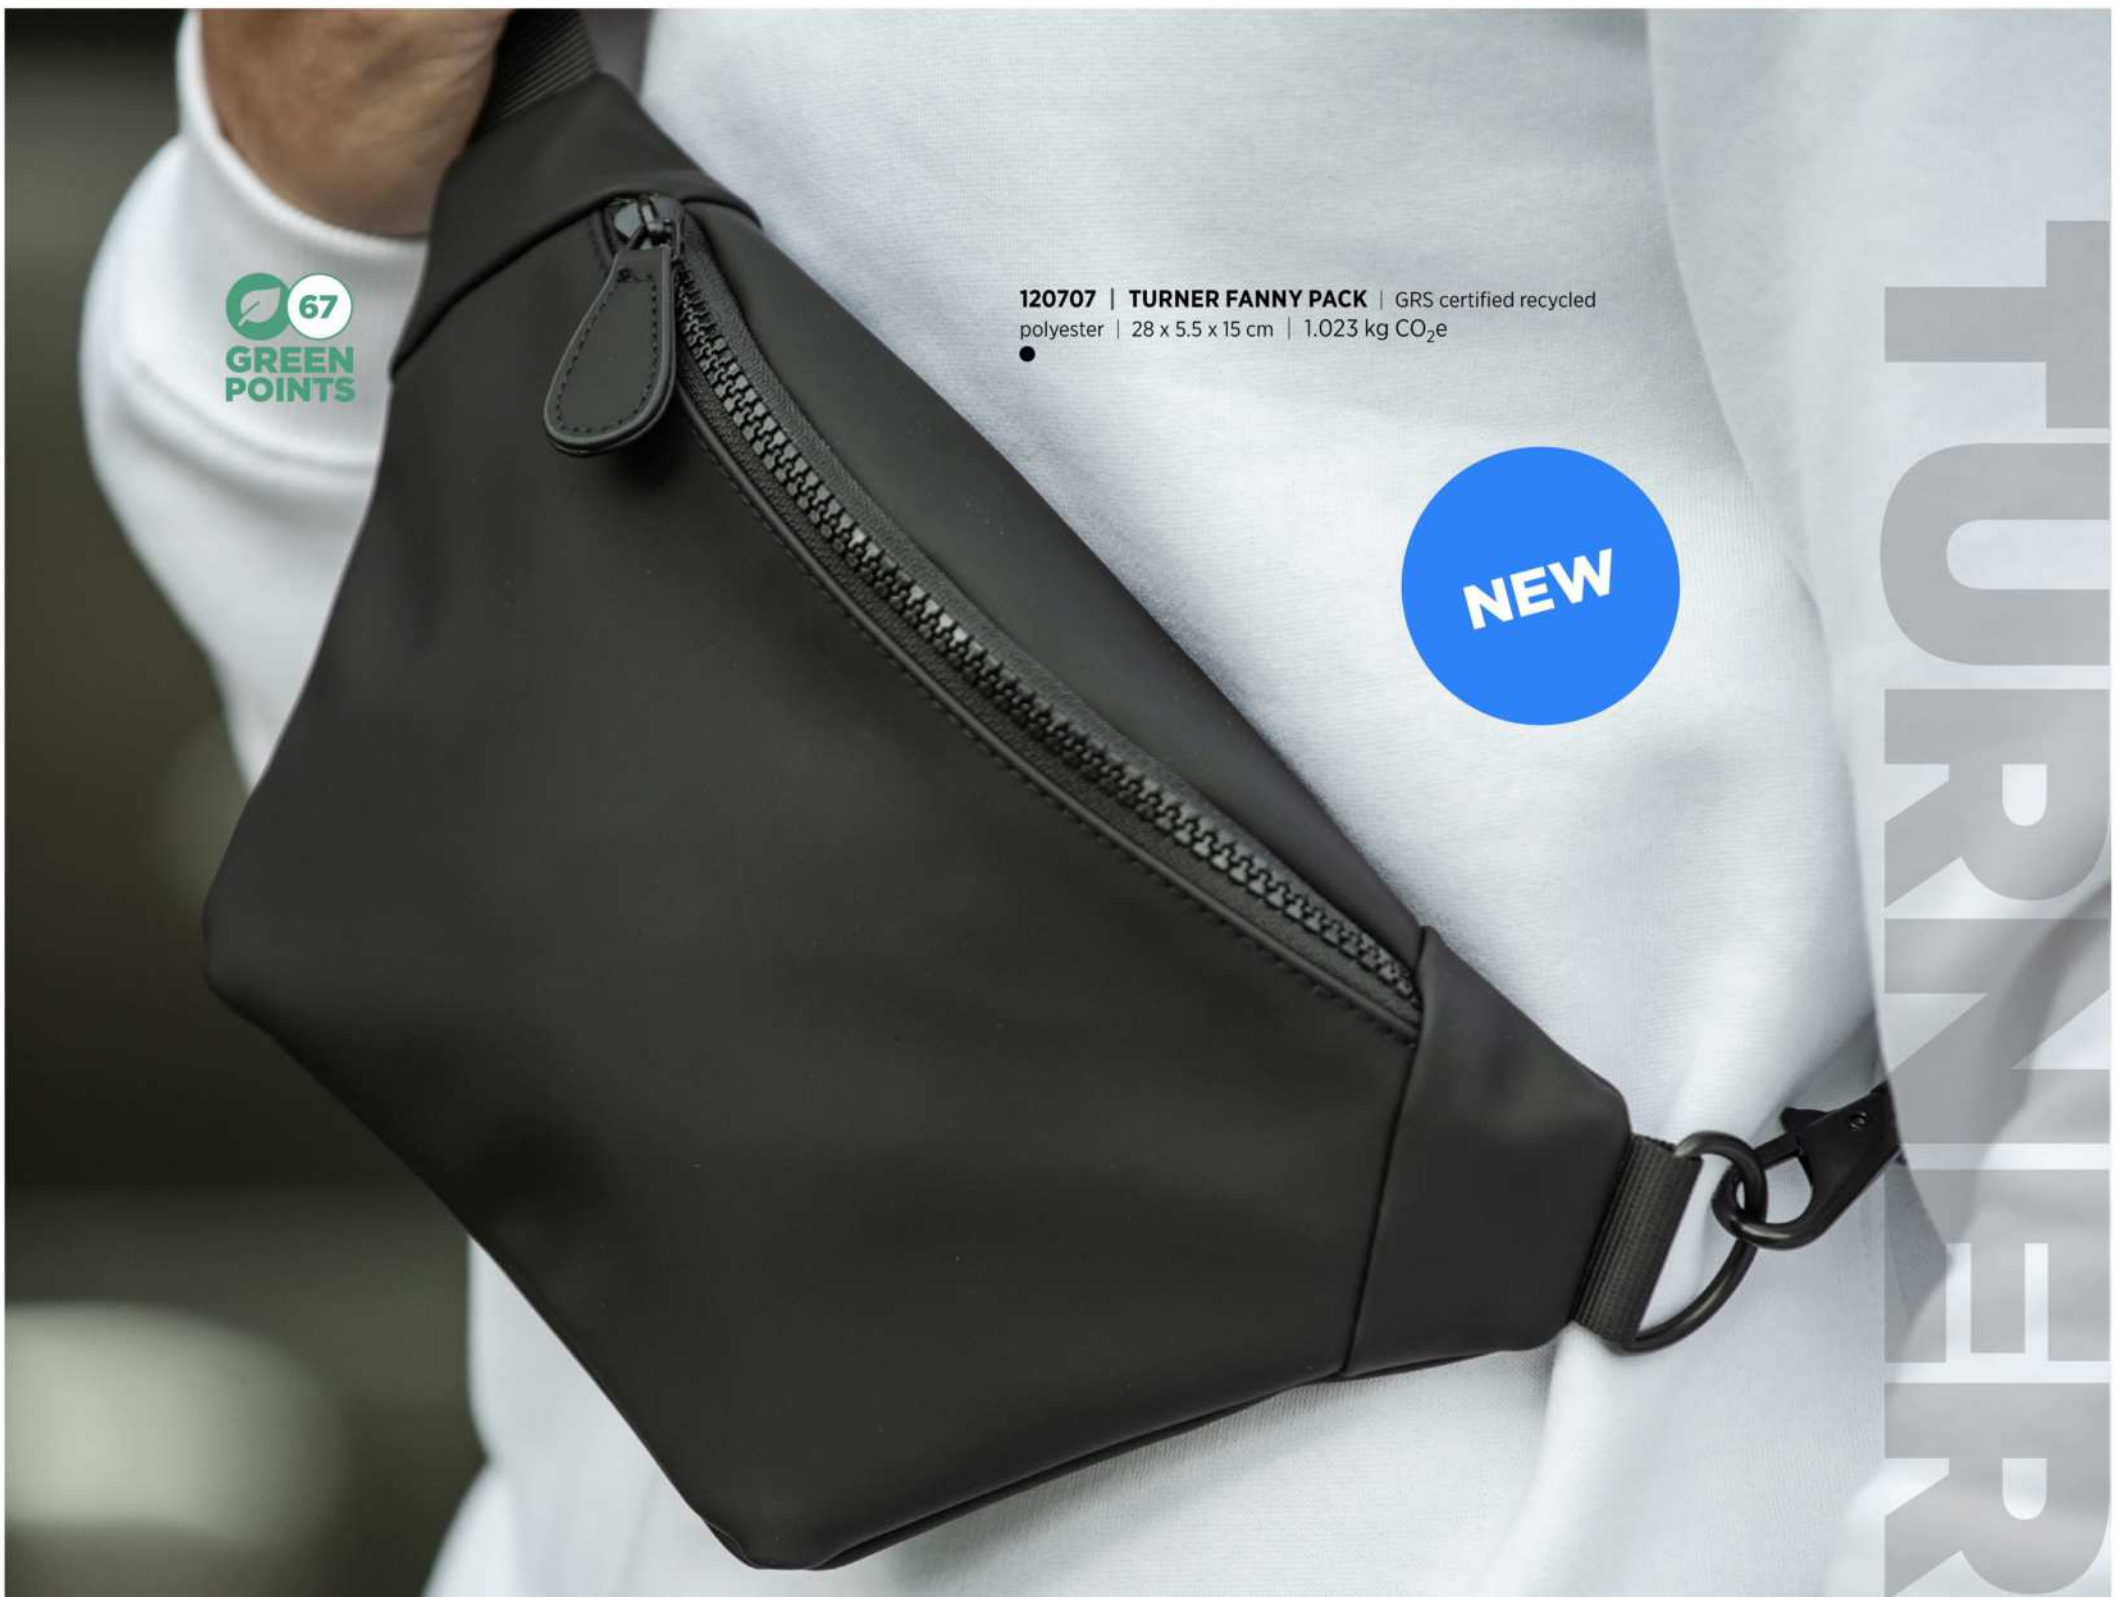

120708 | **TURNER ORGANIZER**
CLUTCH | 25 x 18 cm | 0.877 kg CO₂e

120707 | **TURNER FANNY PACK** | GRS certified recycled polyester | 28 x 5.5 x 15 cm | 1.023 kg CO₂e

120652 | REPVE® OUR OCEAN™ 12-CAN GRS RPET COOLER TOTE BAG 11L | GRS certified recycled polyester | 30.5 x 15.5 x 26 cm | 0.952 kg CO₂e