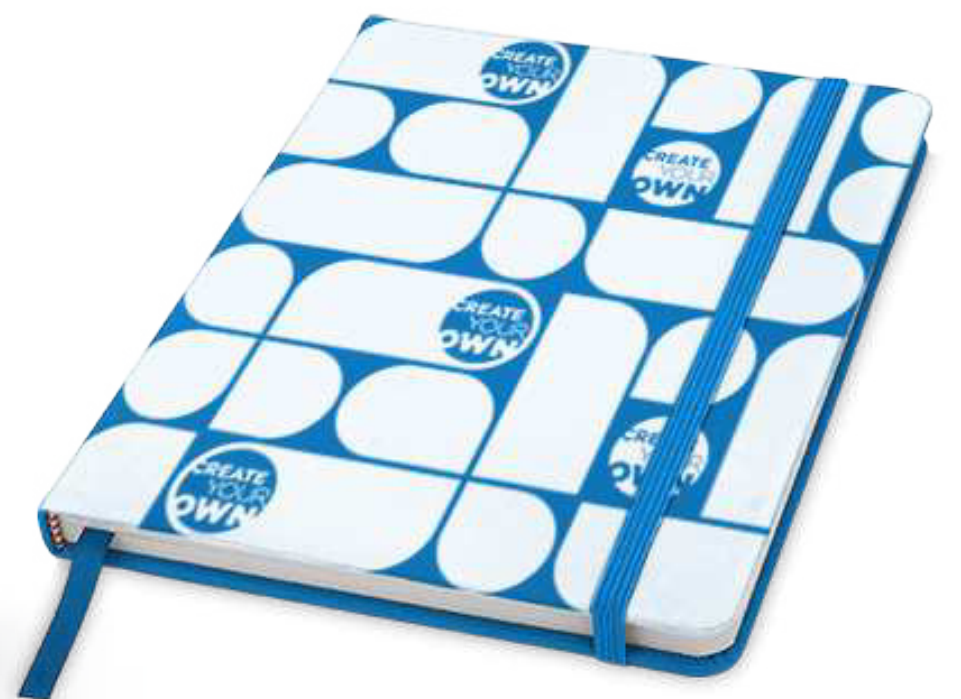

CREATE YOUR OWN

A WORLD OF POSSIBILITIES.

With Create Your Own, just about anything is possible. Looking to create your own custom-made product with custom materials, products in your company's PMS colour, special accessories or a unique printing – Create Your Own makes it possible. And only in a few simple steps. As the leading procurement specialist for the largest range of product media, we offer competitive prices, short delivery times, low minimal quantities and full compliance. With our Create Your Own collection you can create your own custom-made products in a few simple steps.