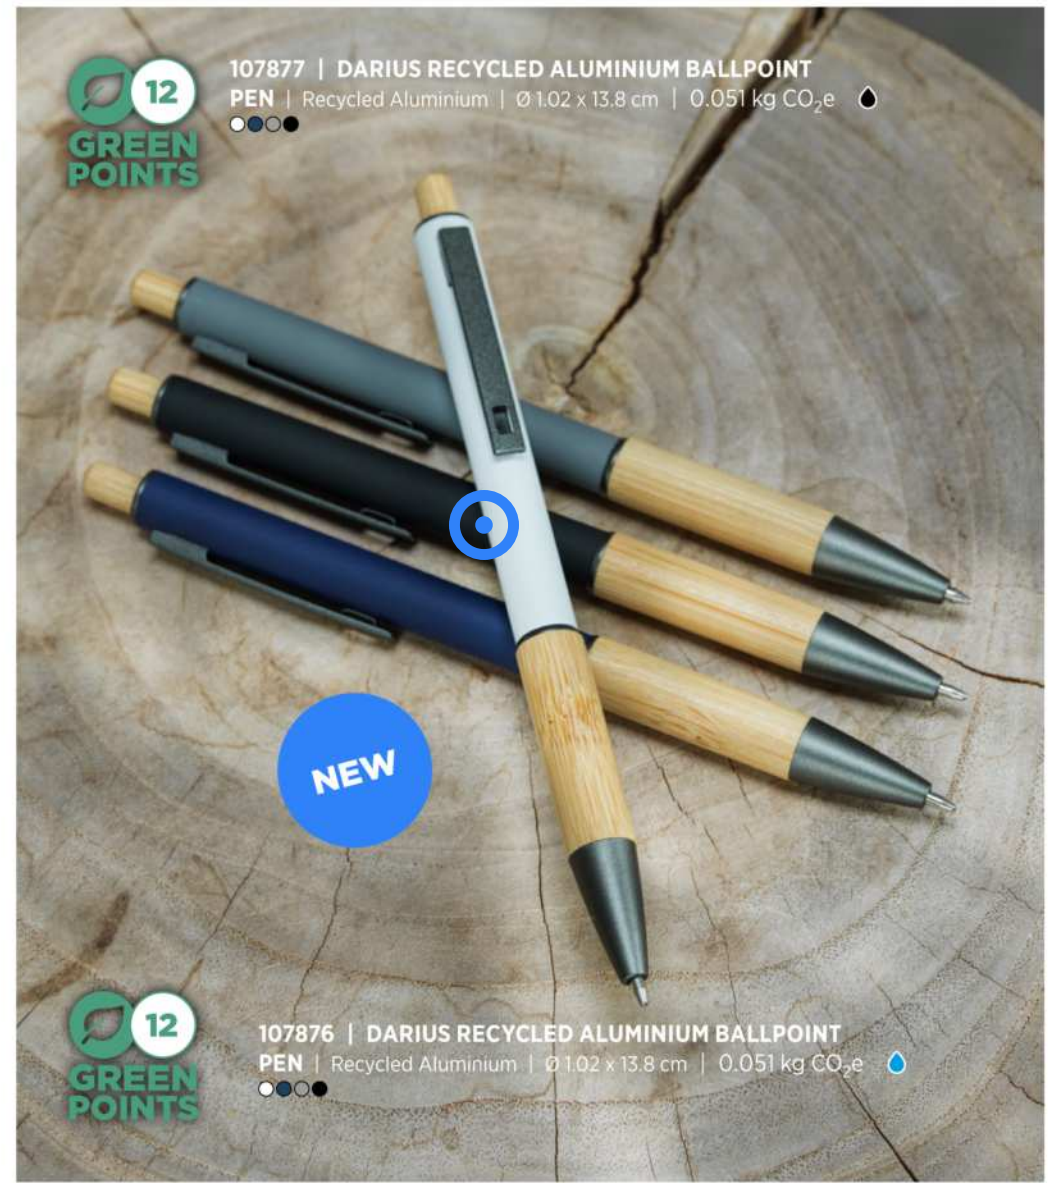

107893 | SENIKO BAMBOO INKLESS
PEN | Bamboo | Ø 0.88 x 15.5 cm | 0.010 kg CO₂e

44
GREEN
POINTS

NEW

107894 | KRAJONO BAMBOO INKLESS
PEN | Bamboo | Ø 0.88 x 15.7 cm | 0.015 kg CO₂e

44
GREEN
POINTS

NEW

107895 | MEZURI BAMBOO INKLESS
PEN | Bamboo | Ø 0.88 x 15.7 cm | 0.013 kg CO₂e